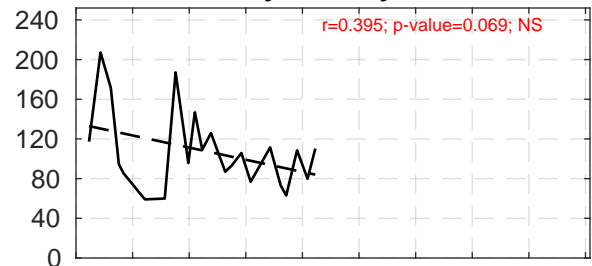

POC

Crescent Reef

Dockyard

Hog Breaker

Mid Platform

North Channel

Tynes Bay

2014.5 2015 2015.5 2016 2016.5 2017 2017.5 2018 2018.5 2019