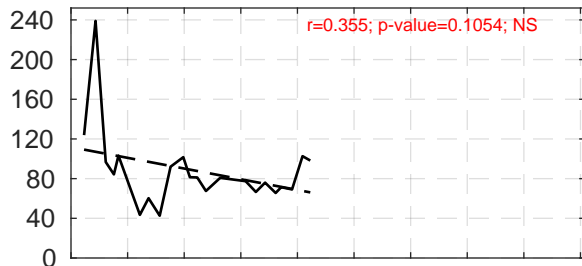

POC

Crescent Reef

Dockyard

Hog Breaker

Mid Platform

North Channel

Tynes Bay

2014.5 2015 2015.5 2016 2016.5 2017 2017.5 2018 2018.5 2019

2014.5 2015 2015.5 2016 2016.5 2017 2017.5 2018 2018.5 2019