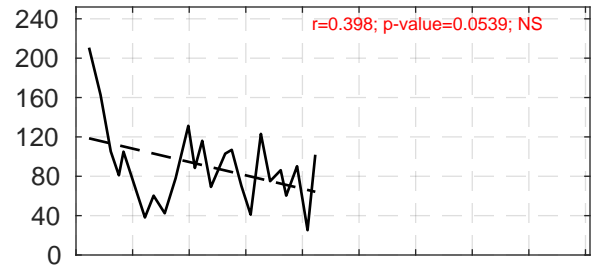

POC

Crescent Reef

Dockyard

Hog Breaker

Mid Platform

North Channel

Tynes Bay

2014.5 2015 2015.5 2016 2016.5 2017 2017.5 2018 2018.5 2019

2014.5 2015 2015.5 2016 2016.5 2017 2017.5 2018 2018.5 2019