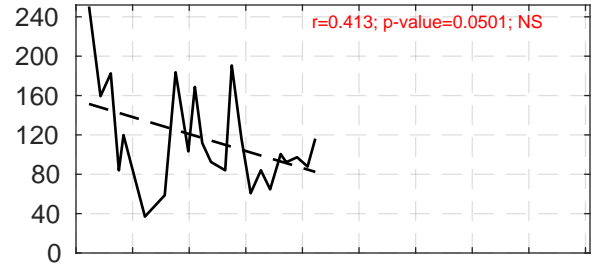

POC

Crescent Reef

Dockyard

Hog Breaker

Mid Platform

North Channel

Tynes Bay

2014.5 2015 2015.5 2016 2016.5 2017 2017.5 2018 2018.5 2019